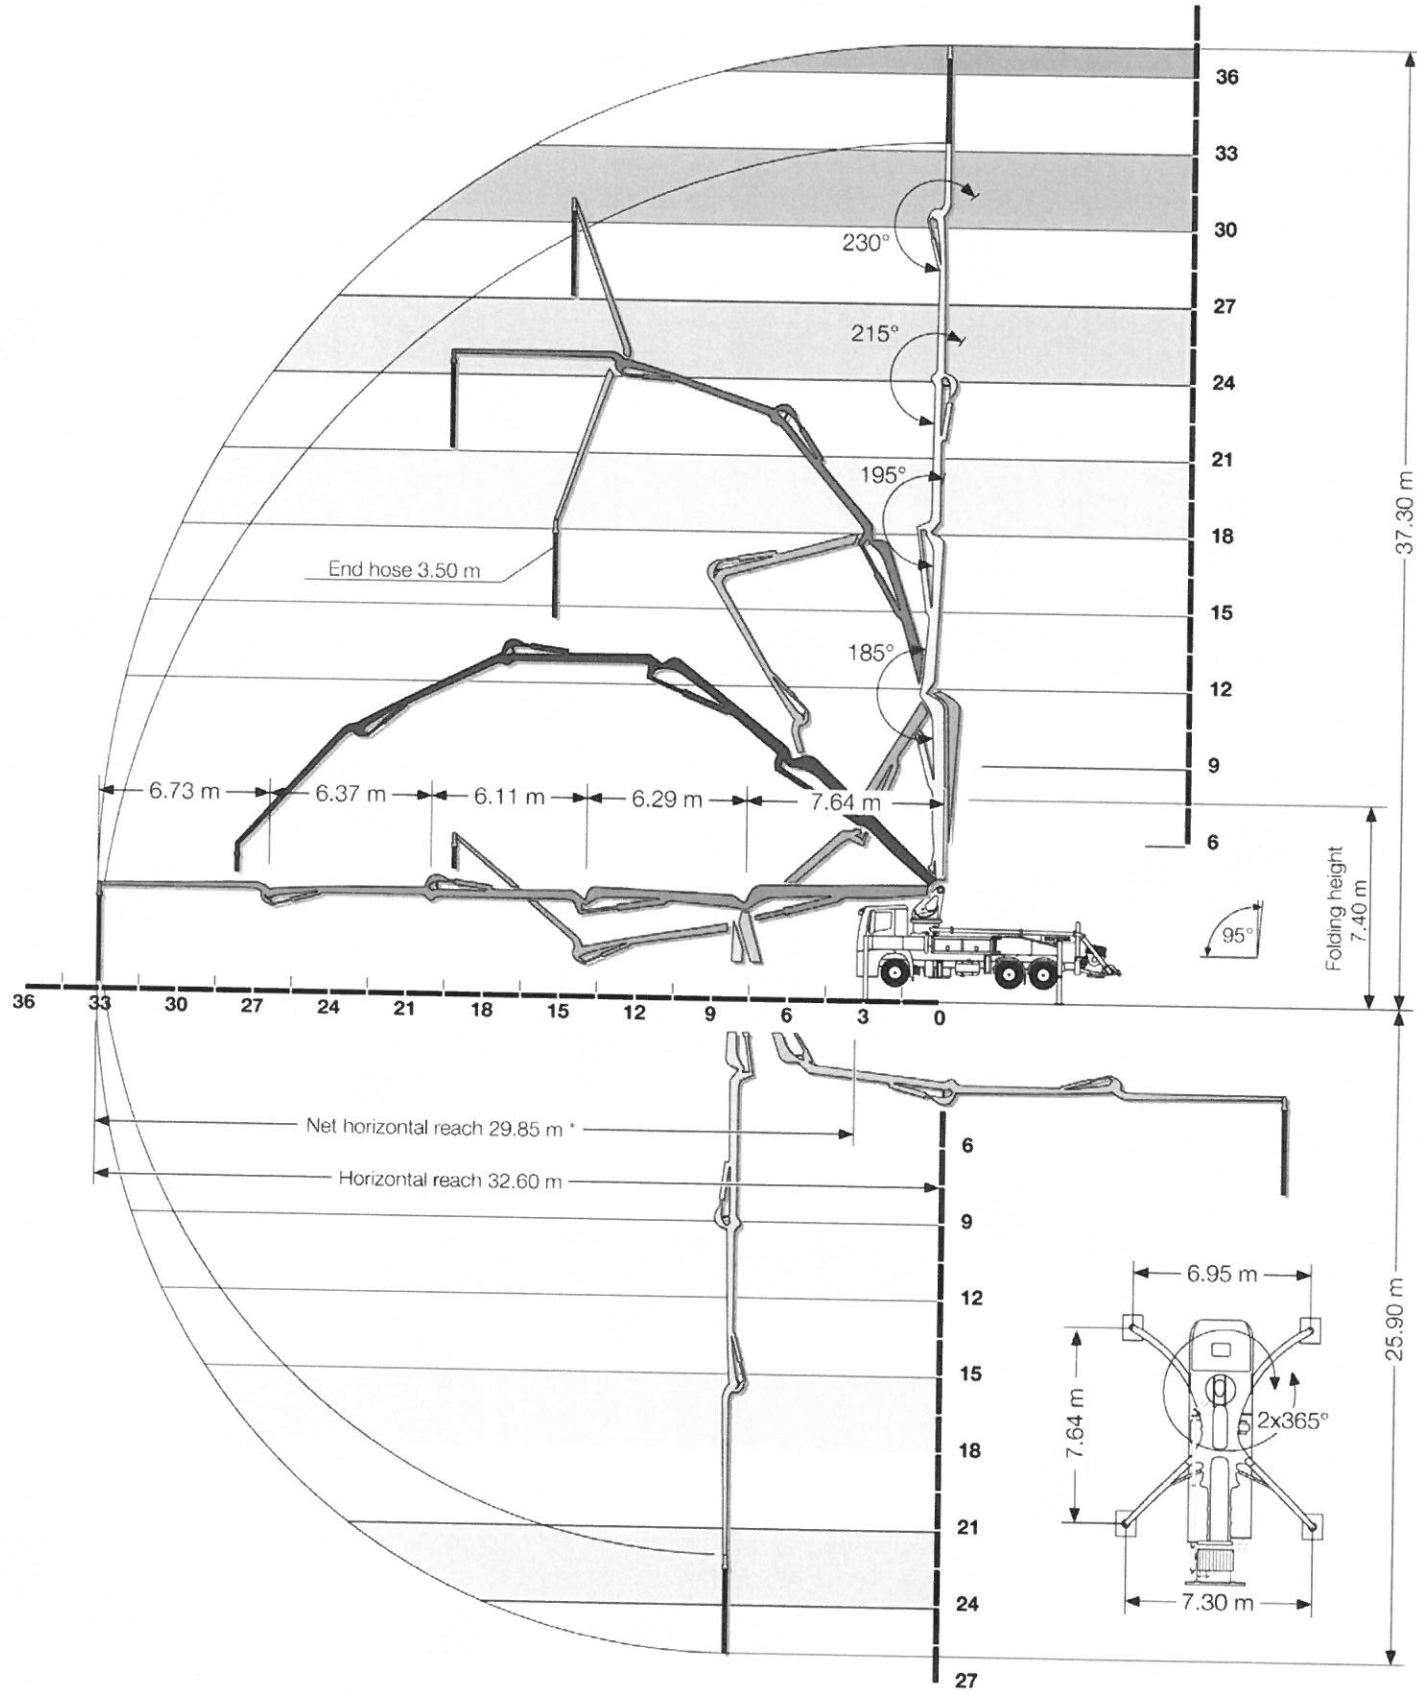

S 38 SX Reptor Truck-mounted concrete pump

Working range

* from front bumper